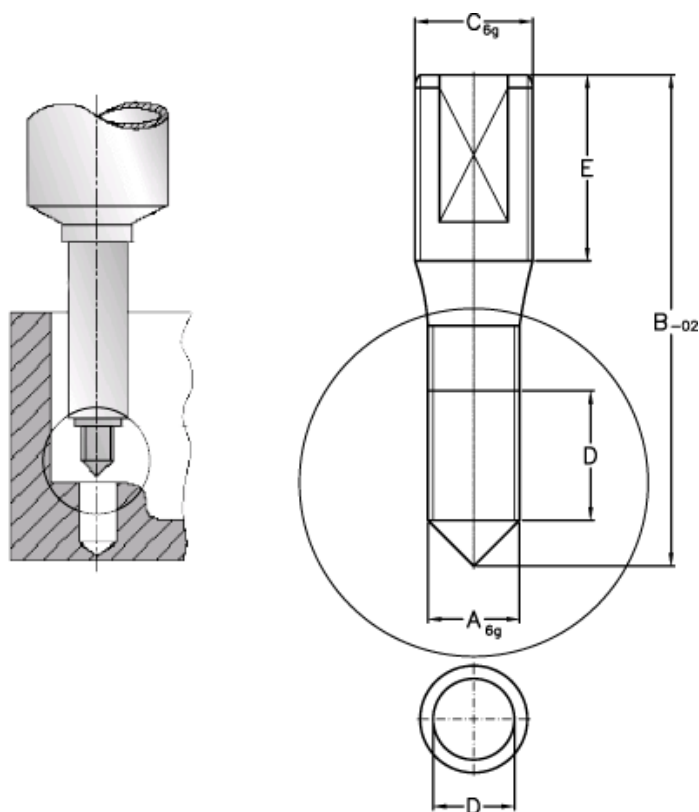

Article number: 12621000035710

Description: Threaded pin 621 000 035.710
For M3,5

Measures

A = M3,5

B = 69.5

C = M4

D = 12.0

E = 13